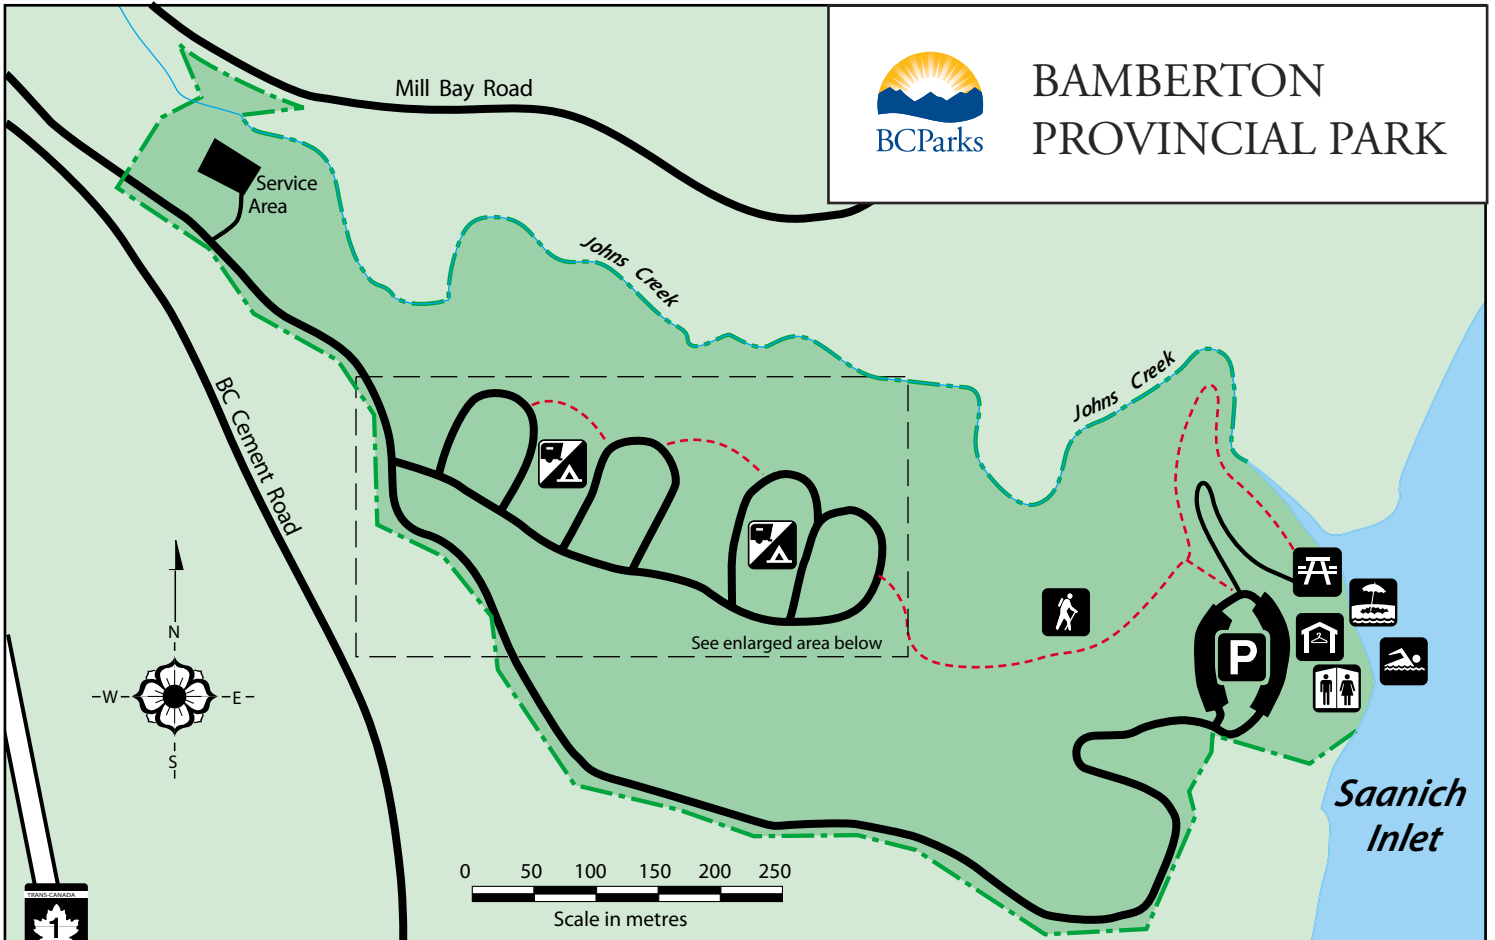

BAMBERTON PROVINCIAL PARK

LEGEND

Tent / Vehicle Camping	Changehouse	Swimming	Picnicking
Toilets	Water	Beach	Hiking
Parking	Firewood	Information	Trail
			Park Boundary