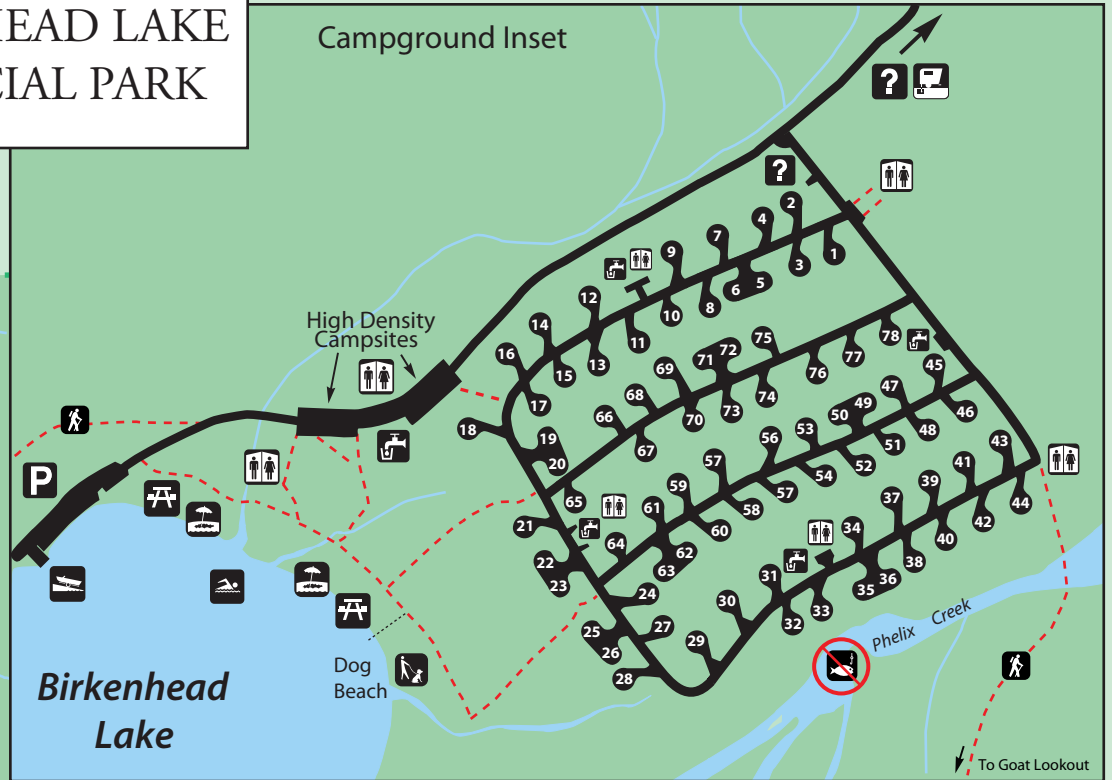

# BIRKENHEAD LAKE PROVINCIAL PARK

Campground Inset

Birkenhead Lake

Mount John Decker

D'arcy 24 km  
Pemberton 54 km

See Inset

Goat Lookout

## LEGEND

- |  |                         |  |                       |
|--|-------------------------|--|-----------------------|
|  | Tent/Vehicle Campground |  | Parking               |
|  | Information             |  | Day-use Area          |
|  | Boat Launch             |  | Toilets               |
|  | Mountain Biking         |  | Water                 |
|  | Sani-Station            |  | Hiking                |
|  | Swimming                |  | Point of Interest     |
|  | Road                    |  | No Motor Bikes / ATVs |
|  | Trail                   |  | Park Boundary         |

0 0.5 1 1.5 2  
Scale in kilometres

Birkenhead Mountain