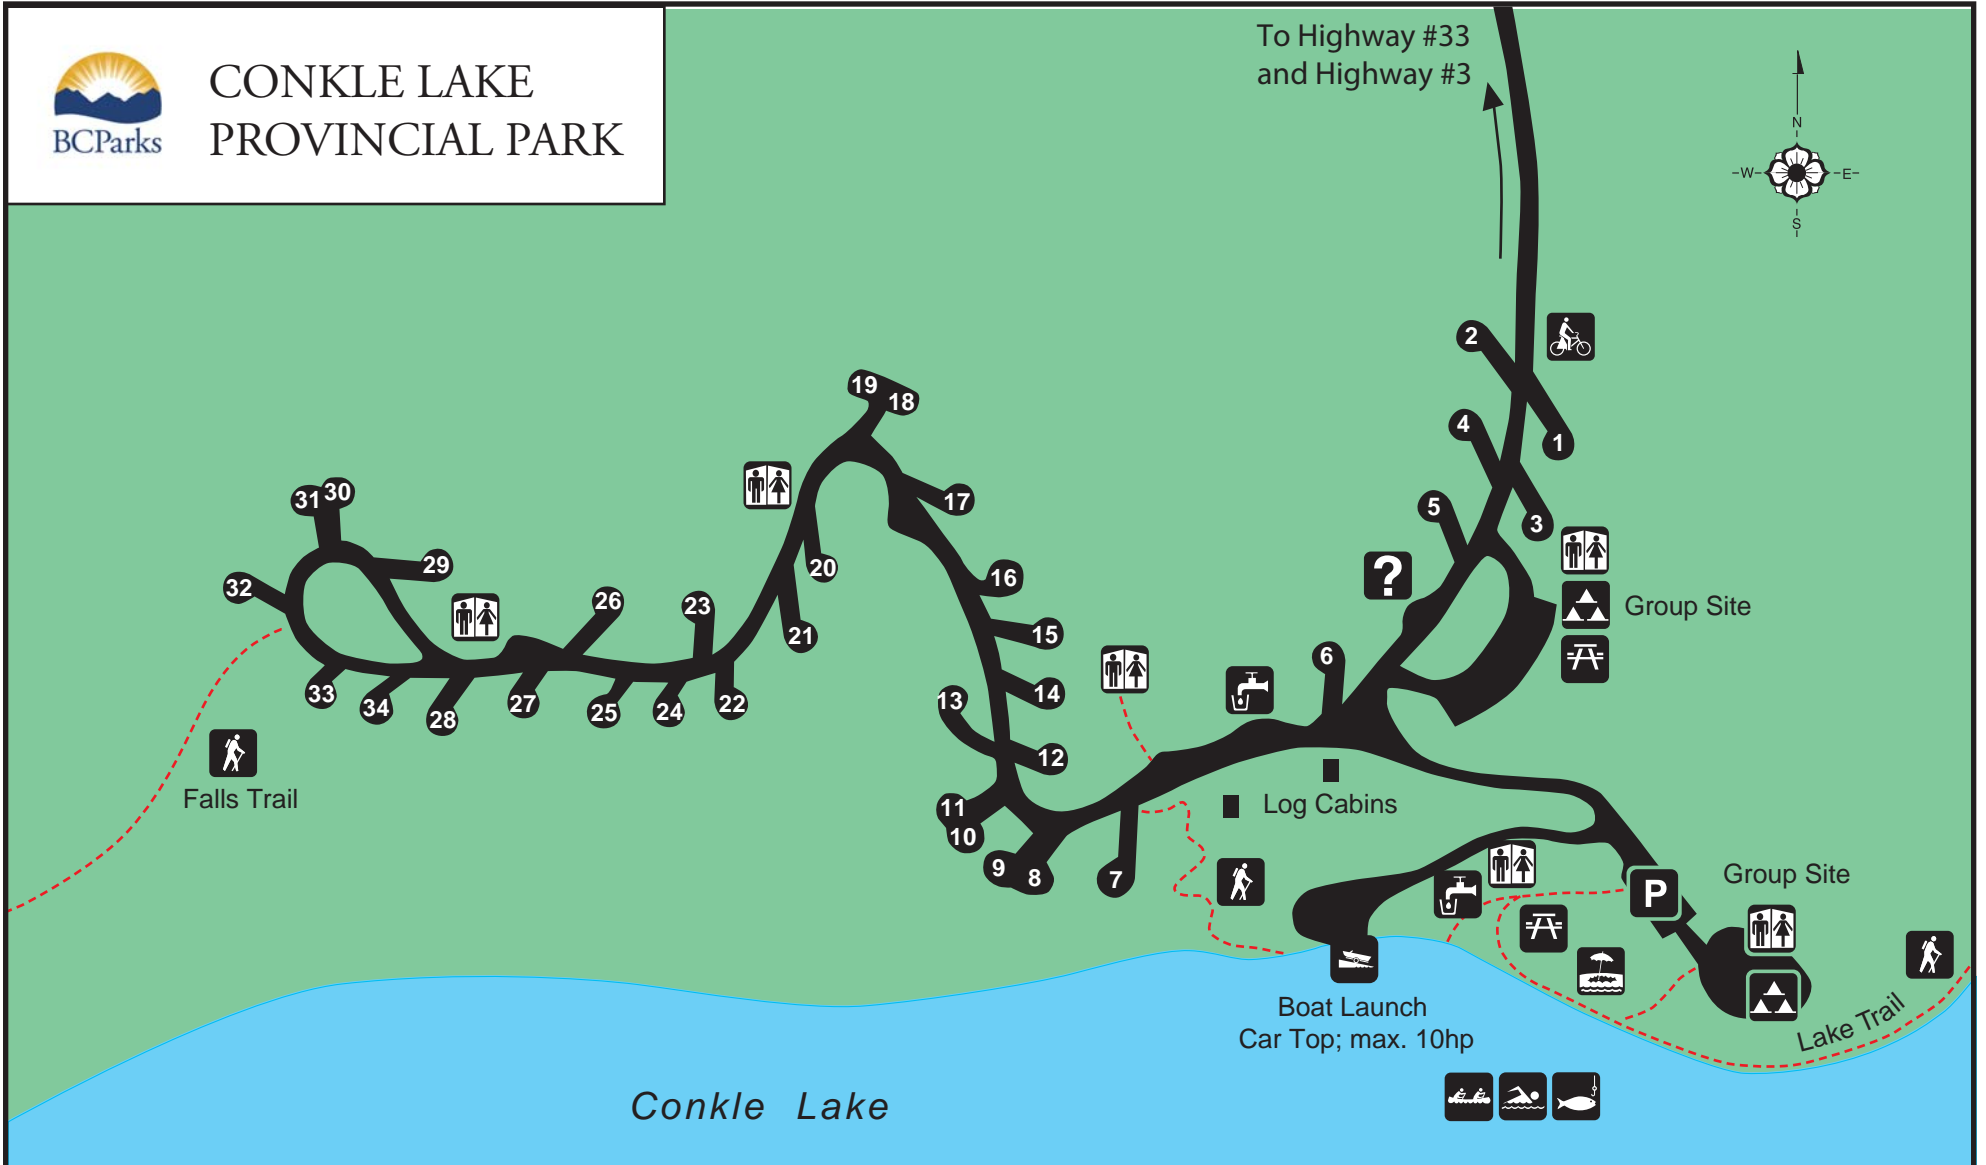

# CONKLE LAKE PROVINCIAL PARK

To Highway #33  
and Highway #3

LEGEND		
Information	Day-use Area	Drinking Water
Parking	Swimming	Canoeing
Toilets	Group Camping	Boat Launch
Hiking Trail	Bicycling	Trail