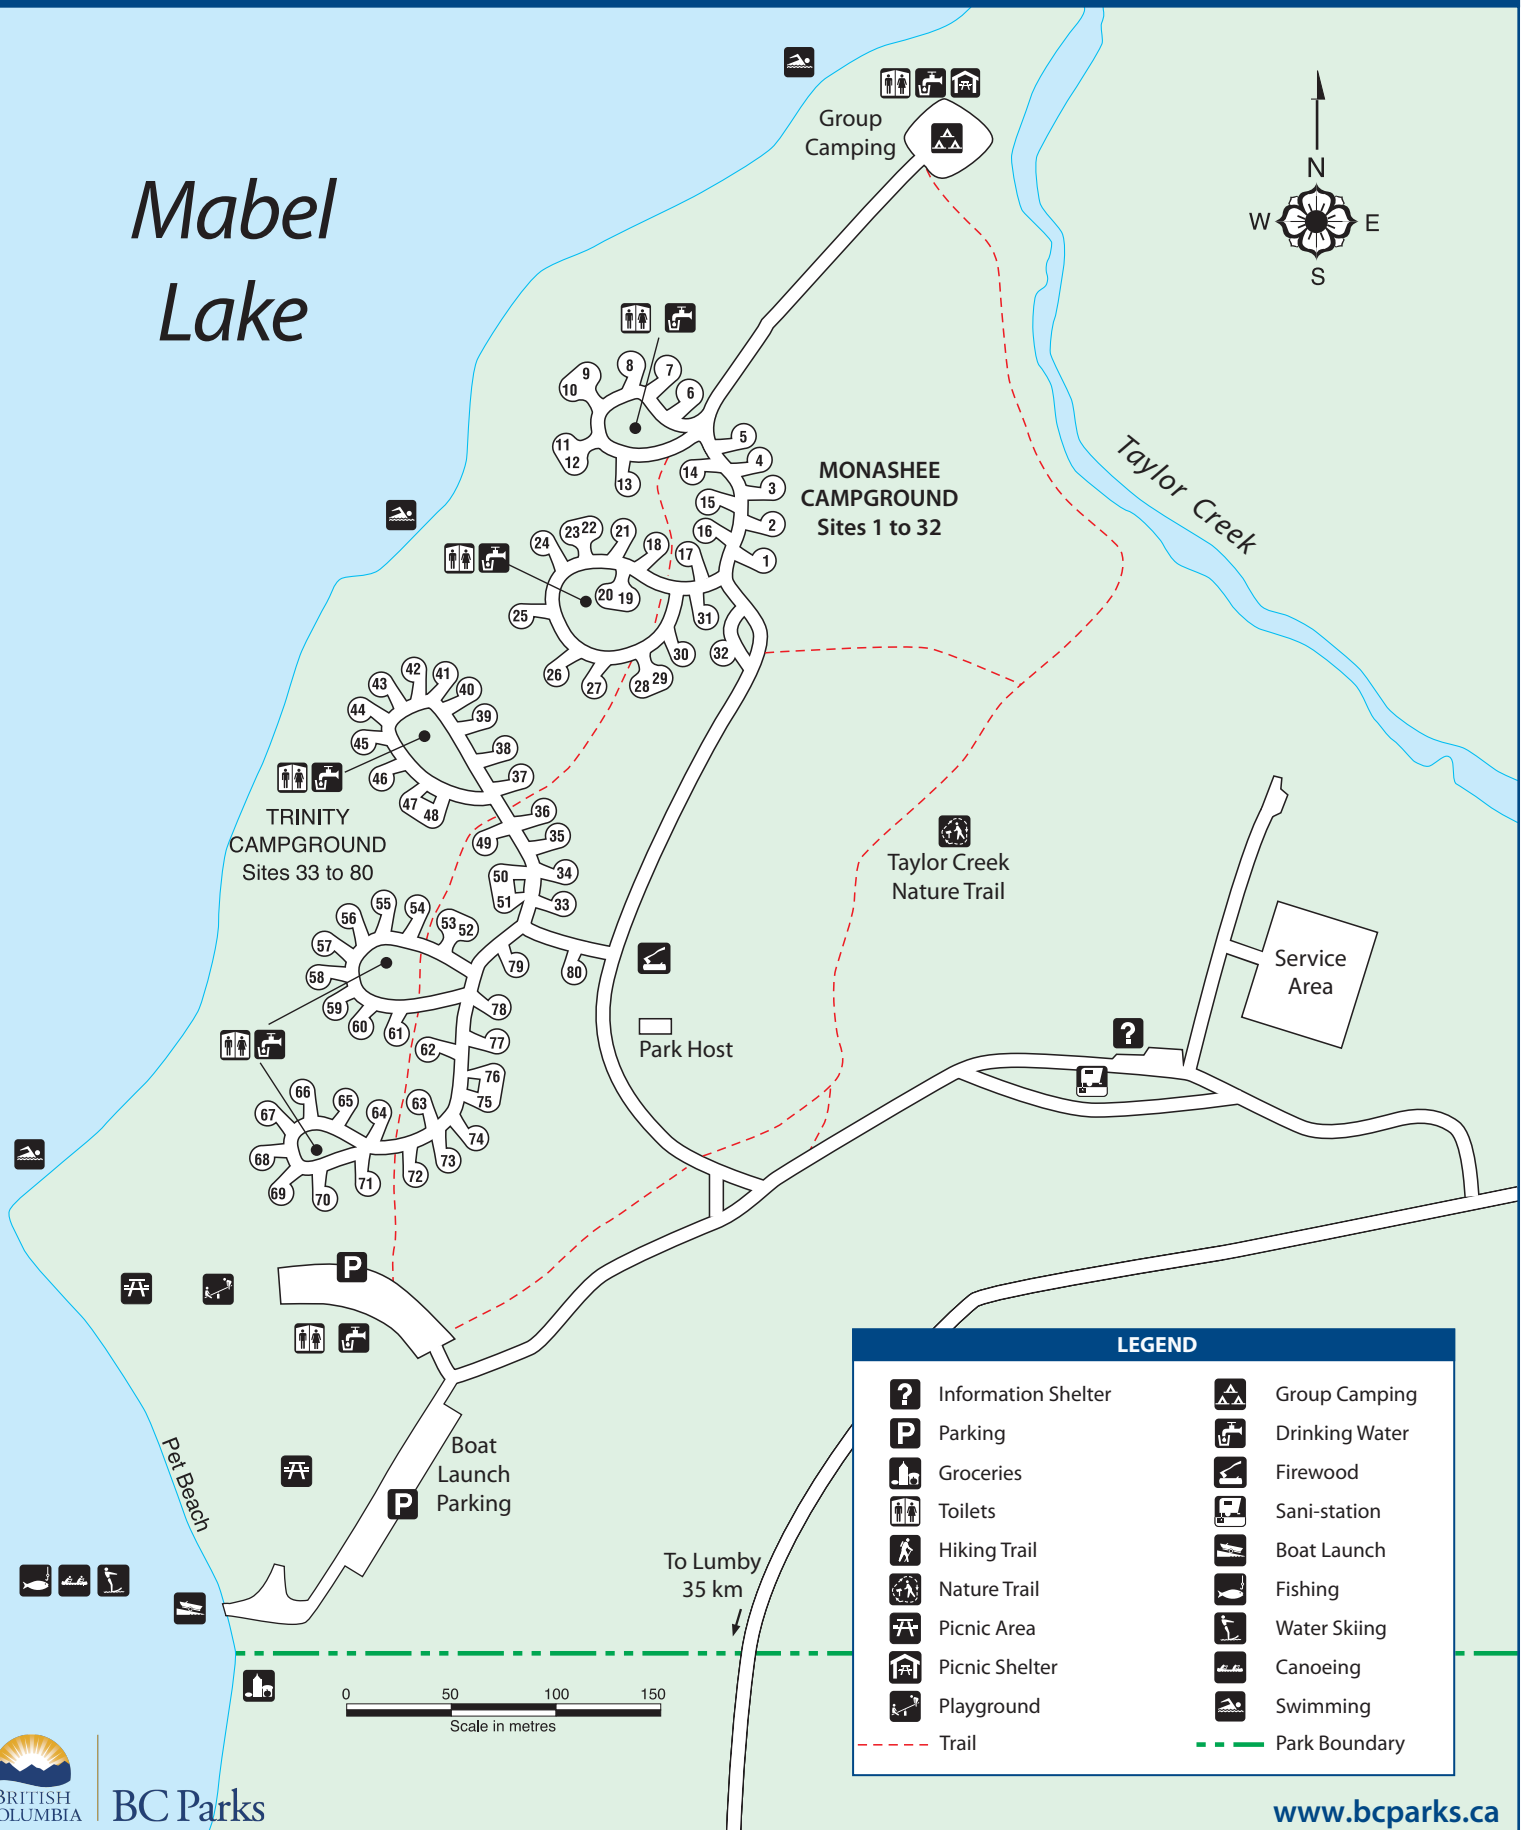

# Mabel Lake Provincial Park

Mabel Lake

LEGEND			
	Information Shelter		Group Camping
	Parking		Drinking Water
	Groceries		Firewood
	Toilets		Sani-station
	Hiking Trail		Boat Launch
	Nature Trail		Fishing
	Picnic Area		Water Skiing
	Picnic Shelter		Canoeing
	Playground		Swimming
	Trail		Park Boundary