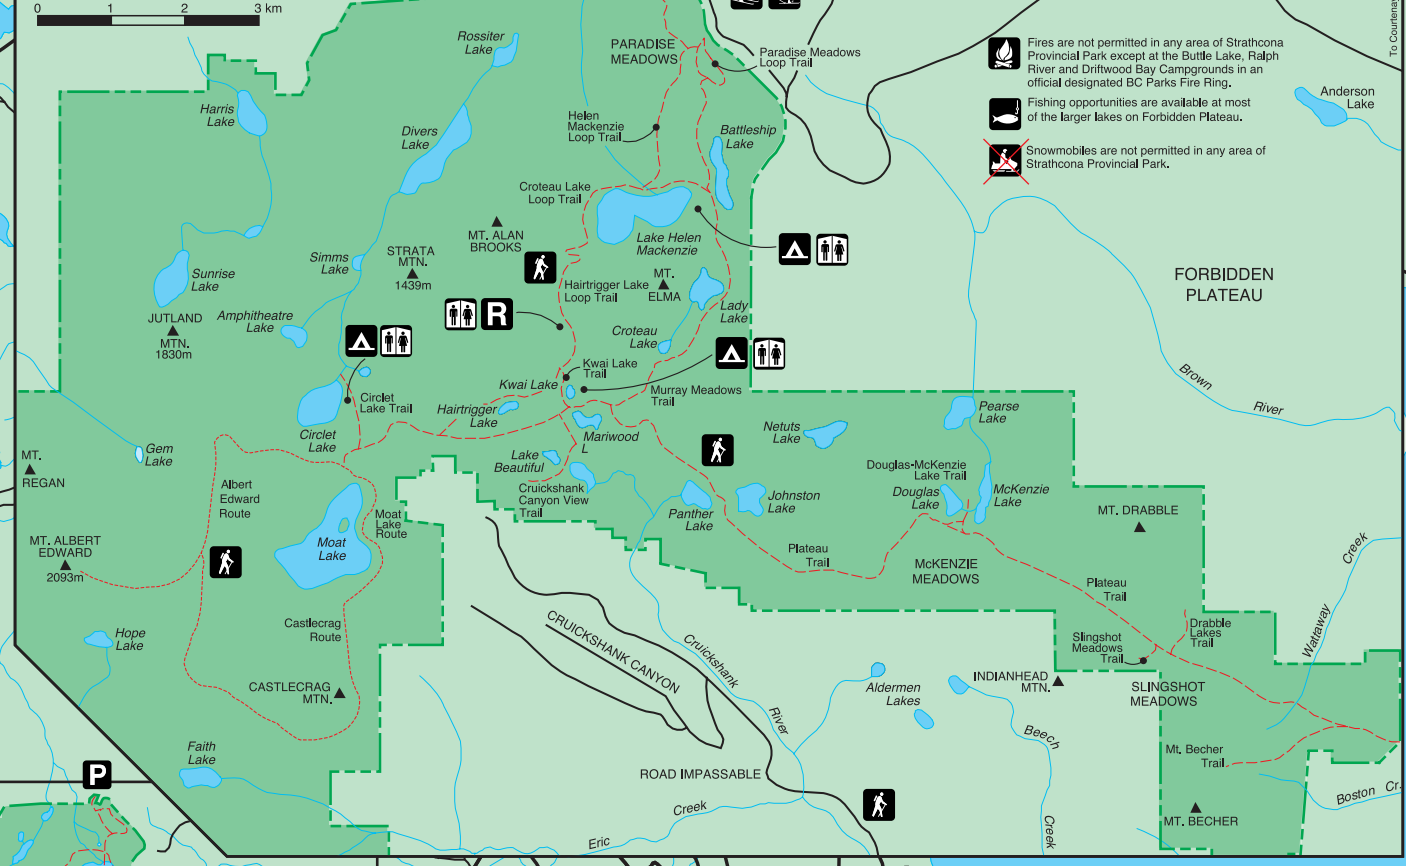

STRATHCONA PROVINCIAL PARK

INSET A

See Inset B

INSET B

LEGEND

- Paved Road
- Gravel Road
- Trail
- Route
- Park Boundary
- Glaciers and Icefields
- Parking
- Picnicking
- Designated Campsite
- Tent/Vehicle Camping
- Group Camping
- Fishing
- Swimming
- Toilet
- Accommodation
- Meals
- Boat Launch
- Hiking Trail
- Climbing
- Nature Trail/Walk
- Downhill Skiing
- Cross Country Skiing
- Ranger