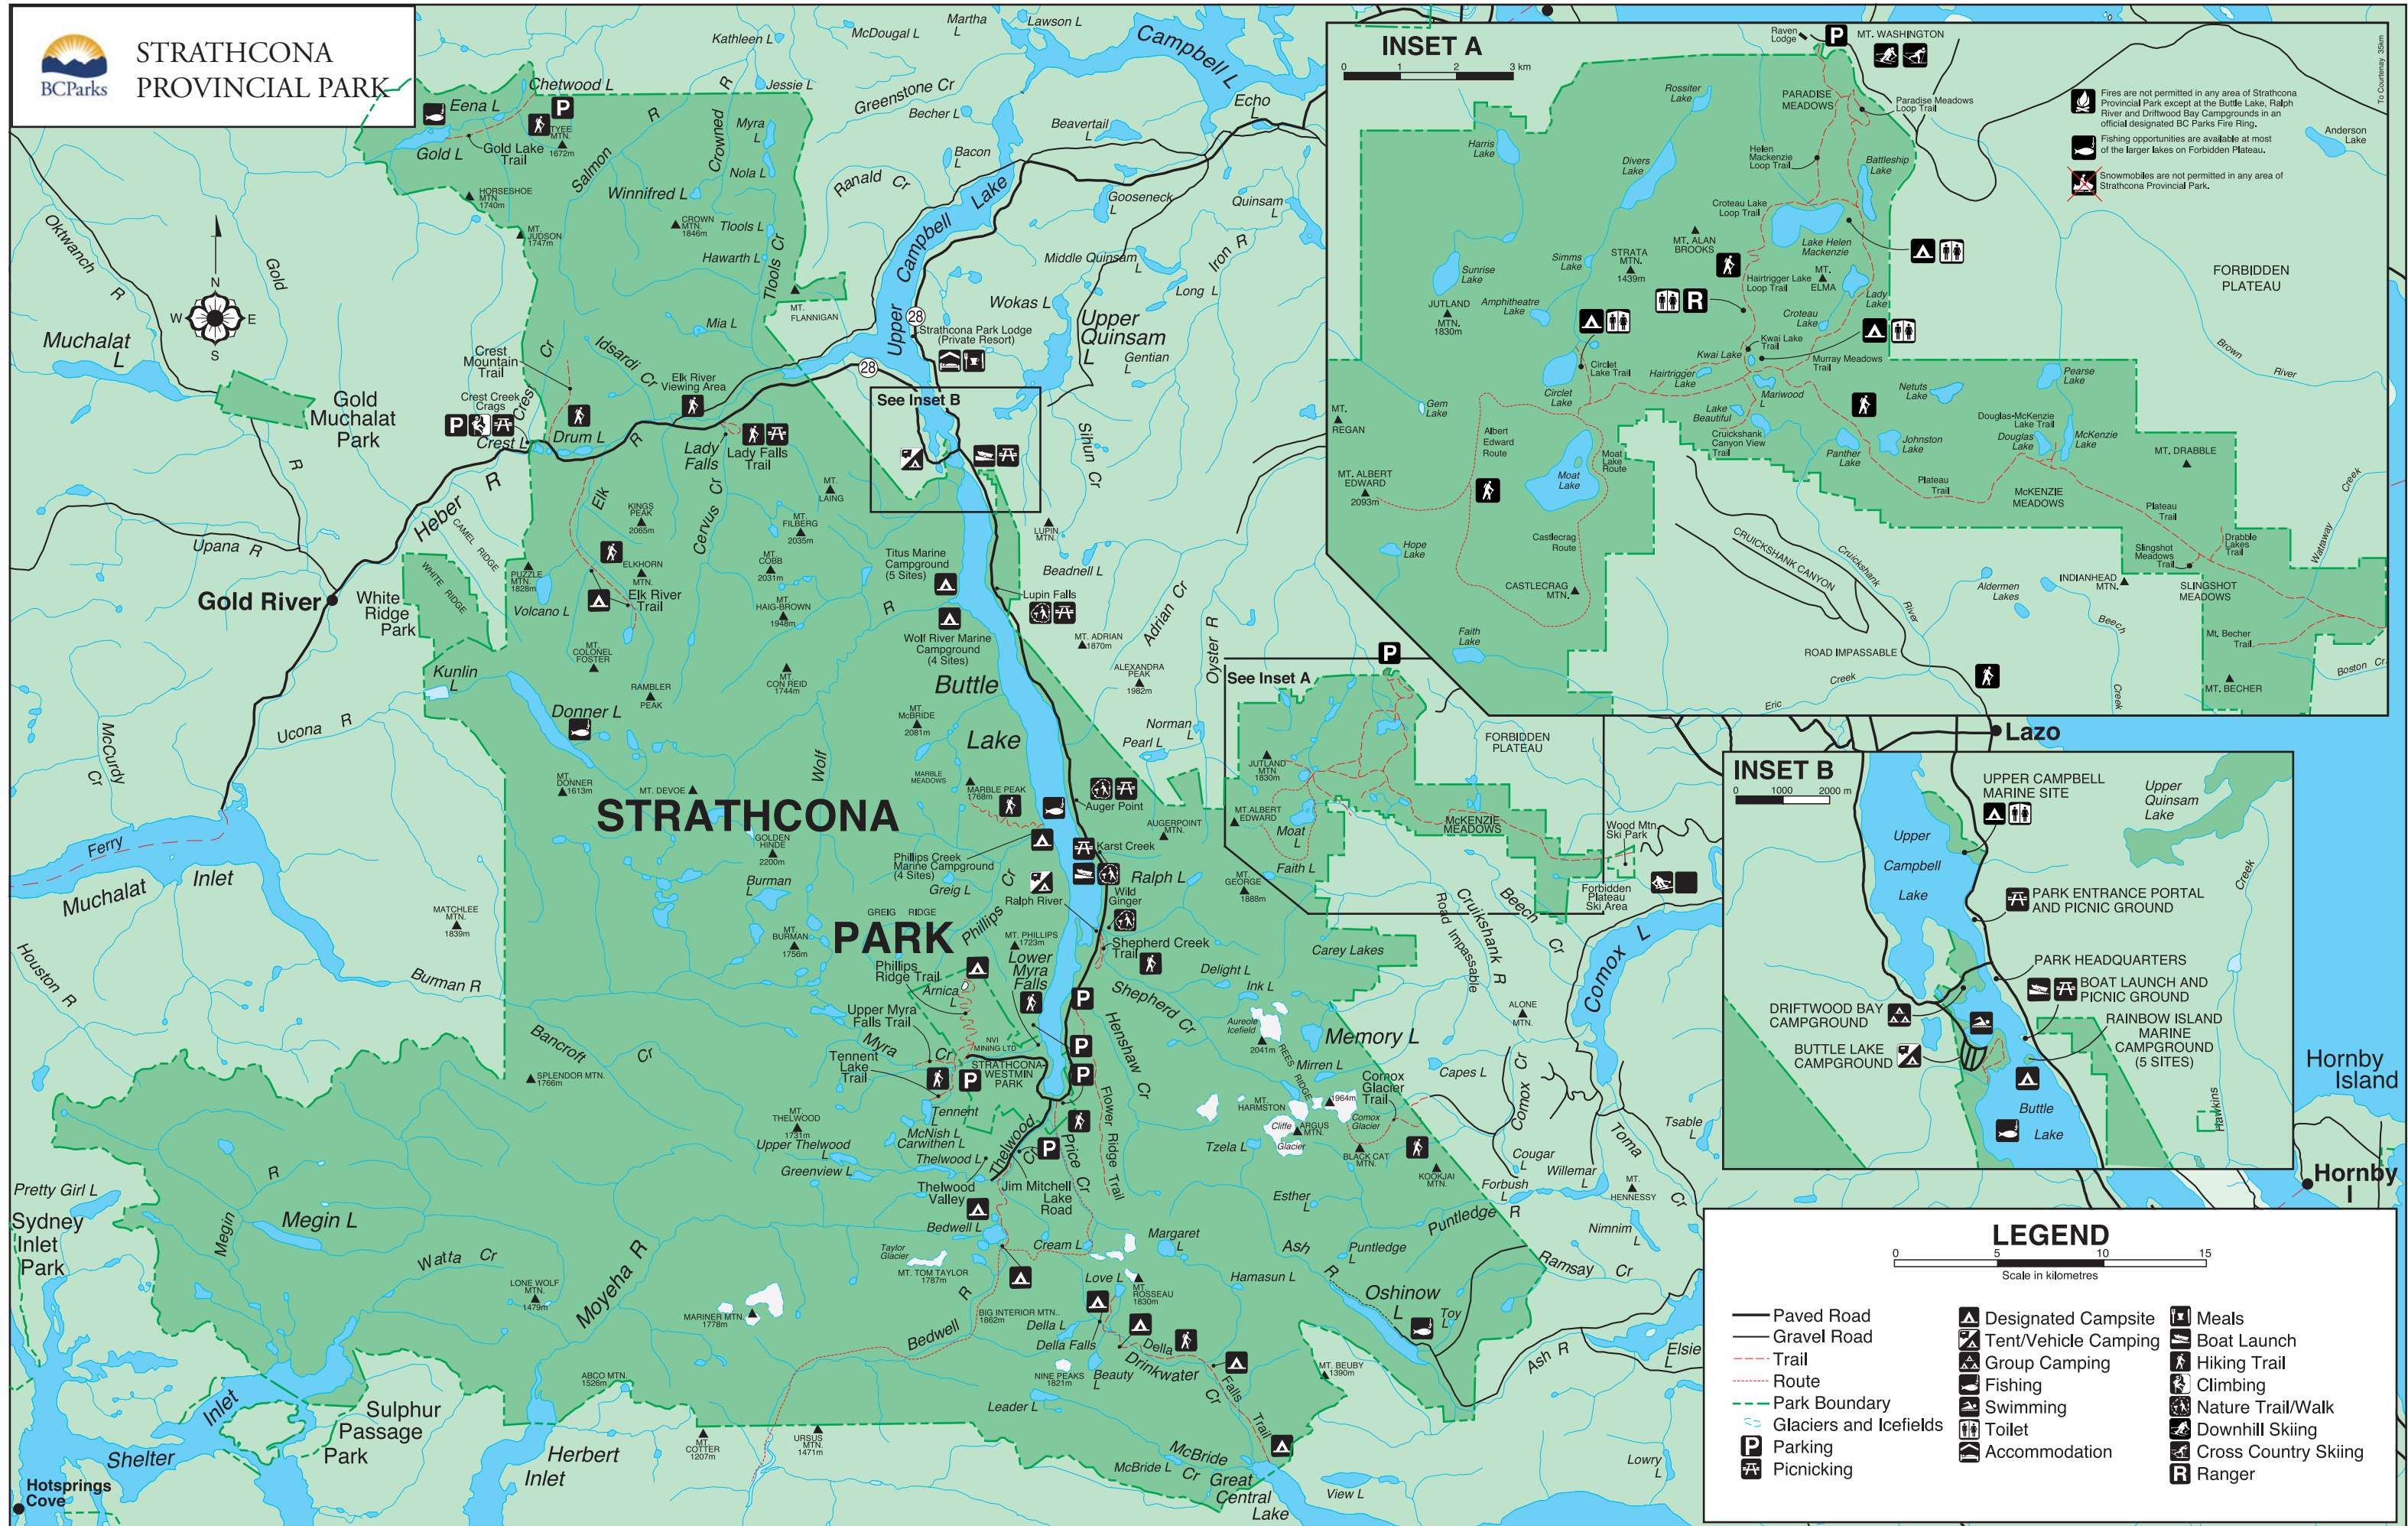

STRATHCONA PROVINCIAL PARK

INSET A

See Inset B

INSET B

LEGEND

- Paved Road
- Gravel Road
- Trail
- Route
- Park Boundary
- Glaciers and Icefields
- Parking
- Picnicking
- Designated Campsite
- Tent/Vehicle Camping
- Group Camping
- Fishing
- Swimming
- Toilet
- Accommodation
- Meals
- Boat Launch
- Hiking Trail
- Climbing
- Nature Trail/Walk
- Downhill Skiing
- Cross Country Skiing
- Ranger