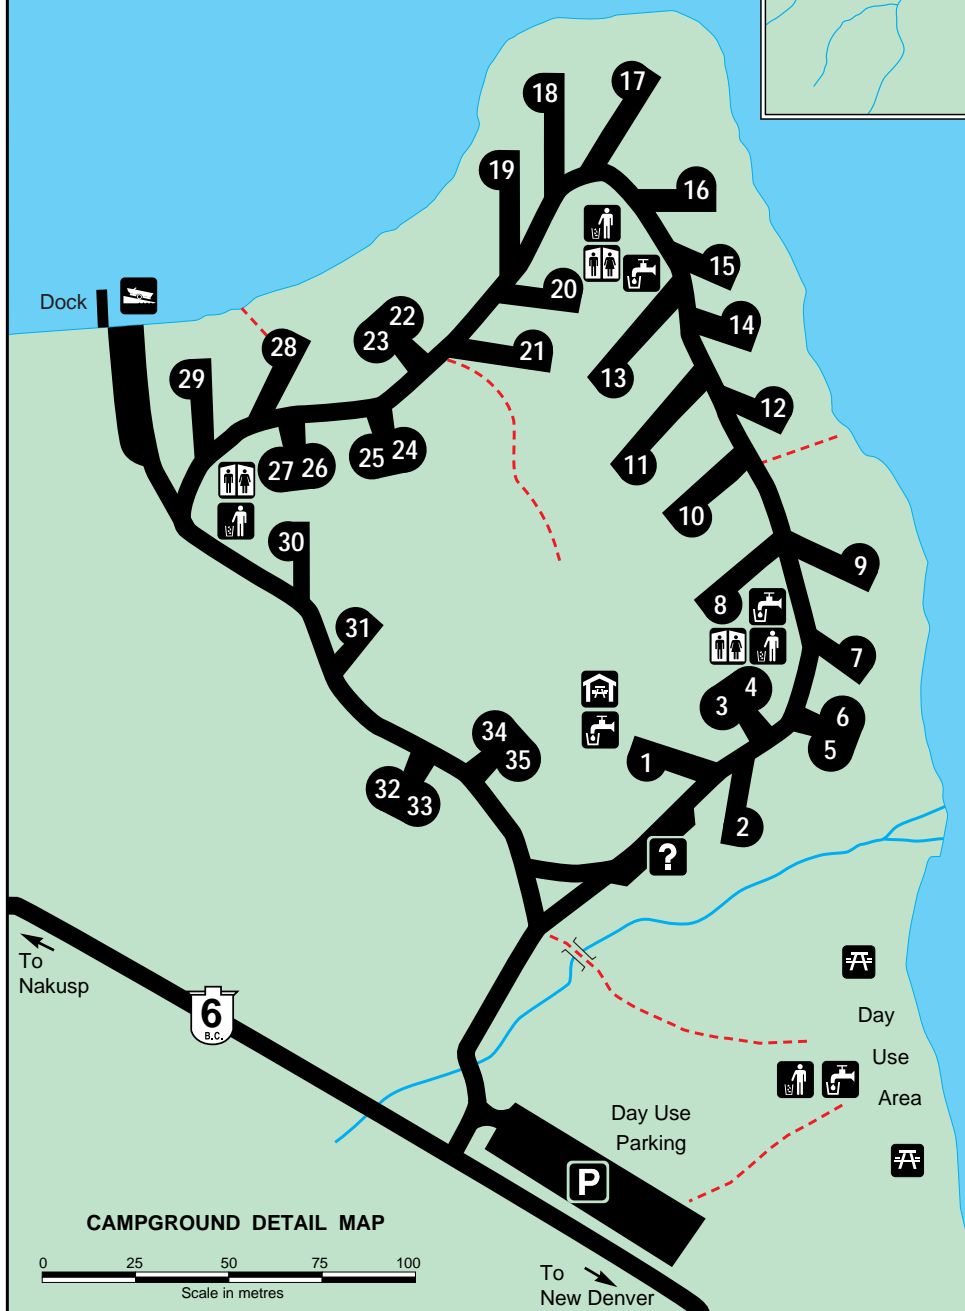

# Summit Lake Provincial Park

## Summit Lake

### LEGEND

- Campground
- Parking
- Washrooms
- Boat Launch
- Picnic Shelter
- Picnic Area
- Water
- Garbage
- Trail
- Road - Paved